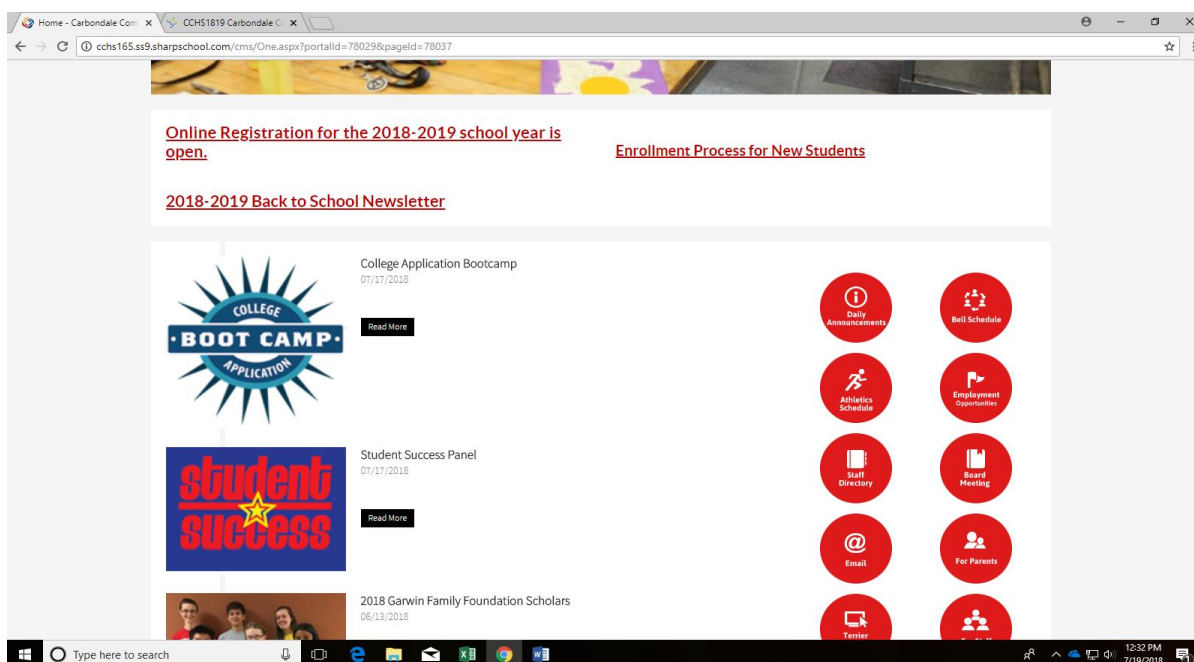

Click on the Student & Parents tab at the top of the screen or scroll down and click on red dots:

- There is also the link for on line registration for returning and new students; it is now open and ready to use.